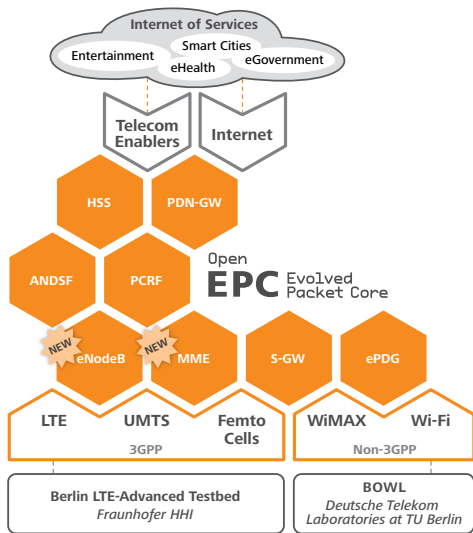

## FUSECO Playground

Prototyping of Future Seamless  
Communication (FUSECO) – Applications for  
Multiple Mobile Broadband Access Networks

# "An Open Technology and Applications Testbed for the Next Generation of Fixed and Mobile Networks"

The **FUSECO Playground** is a globally unique open and independent laboratory for network operators, equipment manufacturers, application developers, integrators and applied research organizations. It enables prototyping of new applications, enabling functions and protocols for implementing secure future seamless communications. The laboratory unites:

- the OpenEPC, a prototype implementation of the Evolved Packet Core from Fraunhofer FOKUS and TU Berlin aligned with 3GPP Release 9
- the LTE-Advanced Testbed of the Fraunhofer Heinrich Hertz Institute which serves for the early evaluation of LTE-advanced concepts in a realistic cellular environment
- the Berlin Open Wireless Lab (BOWL) of Deutsche Telekom Laboratories at TU Berlin